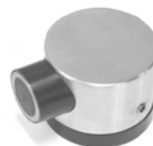

32.022

aluminum anodized

38 x 37 mm high

32.028

SPRING LOADED DOOR STOPS - MEDIUM DUTY AND HEAVY DUTY SEAWATER RESISTANT

aluminum
anodized

32.123

aluminum
anodized

32.124

aluminum
anodized

32.052

32.1610 filler plate

stainless
steel

32.121

stainless
steel

32.120

aluminum
anodized

32.122

stainless
steel

32.111

stainless
steel

32.016

magnetic doorholder
with fillerplate

32.101 filler plate aluminum