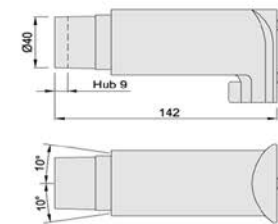

SPRING LOADED DOOR STOPS - MEDIUM DUTY AND HEAVY DUTY SEAWATER RESISTANT

aluminum
anodized

32.123

aluminum
anodized

32.124

aluminum
anodized

32.052

32.1610 filler plate

stainless
steel

32.121

stainless
steel

32.120

aluminum
anodized

32.122

stainless
steel

32.111

stainless
steel

32.016

magnetic doorholder
with fillerplate

32.101 filler plate aluminum

32.101 filler plate aluminum