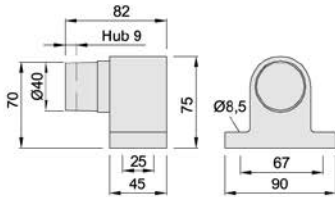

aluminum
anodized

32.124