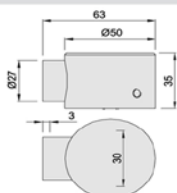

stainless
steel

32.016

magnetic doorholder
with fillerplate

32.101 filler plate aluminum

32.101 filler plate aluminum